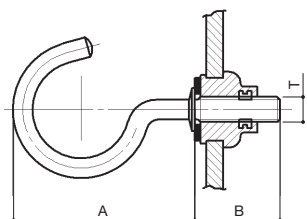

中空・深穴で利用できる洋灯吊

参考使用荷重 / ・AS-31-32/12kg
・AS-31-25/8kg

下穴径 / φ8

ステンレスウェルナット洋灯吊

送料
A 納期
2-3日

商品コード	サイズ(A×T×B)	単位
AS-31-32	32×M4×15	1個
AS-31-25	25×M3×13.7	

※商品の規格・仕様・価格は、予告なく変更する場合がございます。
※交通状況・在庫切れ等により納期の遅れが生じる場合がございますのでご了承ください。
※希望小売価格は全て税抜です。